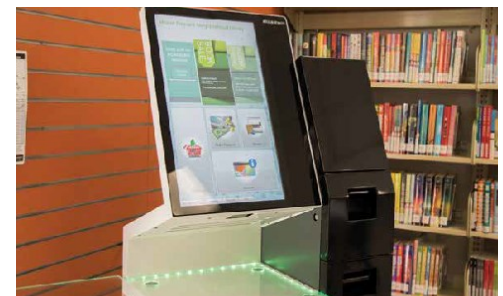

PROGRAMS & SERVICES

Free and On-Going

- Storytimes
- Teens Reach
- Book Clubs
- Seasonal Crafts and Performers

COLLECTIONS

Material Available for Checkout

- Books, eBooks, Audio Books
- DVDs and Blu-Rays
- Music CDs
- DIY Toolkit
- Wee Play and Learn Activity Kits

FREE 24/7 WIRELESS ACCESS

SJaccess In-Library Wi-Fi

Wi-Fi internet access is available in and around this location.

Learn more at sjpl.org/Wireless

AVAILABLE TECH

Self Check-Out Machine

Print & Copy Station