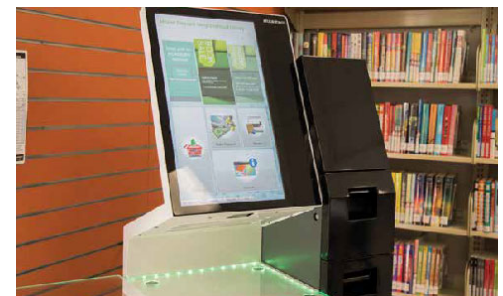

AVAILABLE TECH

Self Check-Out Machine

COLLECTIONS

Material Available for Checkout

- Books, eBooks, Audio Books
- DVDs and Blu-Rays
- Music CDs
- DIY Toolkit
- Wee Play and Learn Activity Kits

QUICK FACTS

Overview

Visitors	6,244
Circulation	8,817
Programs	43
Program Attendance	630
Computer Reservations	153
Volunteers	2
Volunteered Hours	6

Library Features

Public Computers	3
Group Study Rooms	n/a
Quiet Study Rooms	n/a
Community Room Capacity	n/a
Storytelling Area Capacity	12 people

FREE 24/7 WIRELESS ACCESS

SJ.access In-Library Wi-Fi CITY OF SAN JOSE

Wi-Fi internet access is available in and around this location.

Learn more at sjpl.org/Wireless